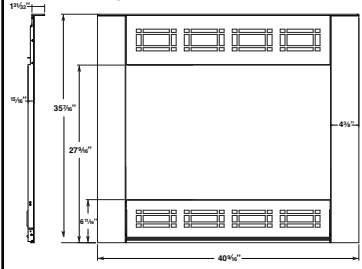

Baron Face Kit Specifications for DVB4136